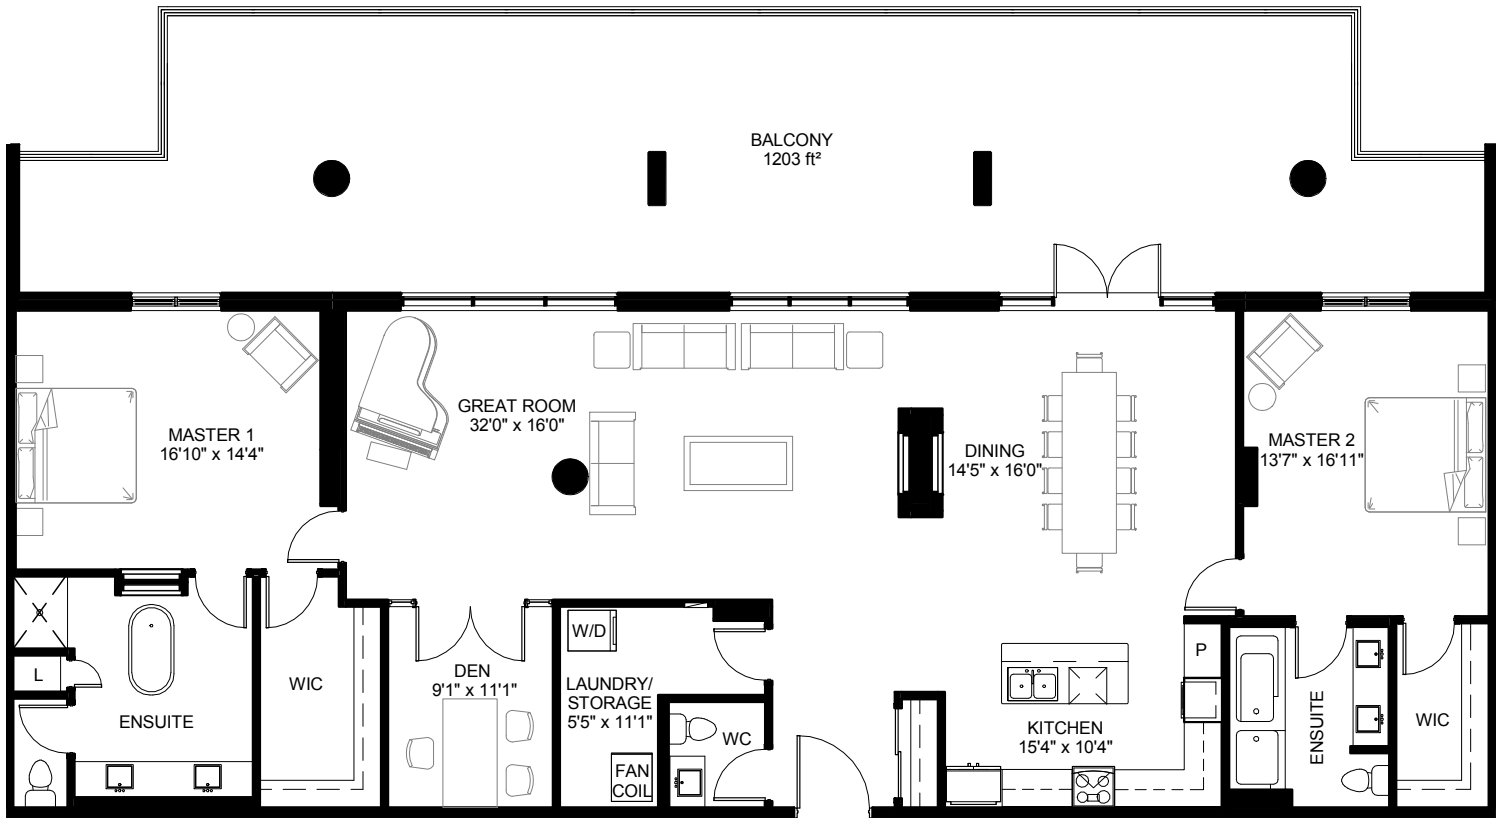

Unit II - P4

2 Bedroom + Den | Floors 9

STURGEON RIVER VIEW

Suite Square Footage = 2340 ft²
Balcony = 1230 ft² | Total Living Space = 3570 ft²

Concept plan subject to change. Room dimensions are approximate only.
Floor areas shown may vary from actual construction units.

Building II