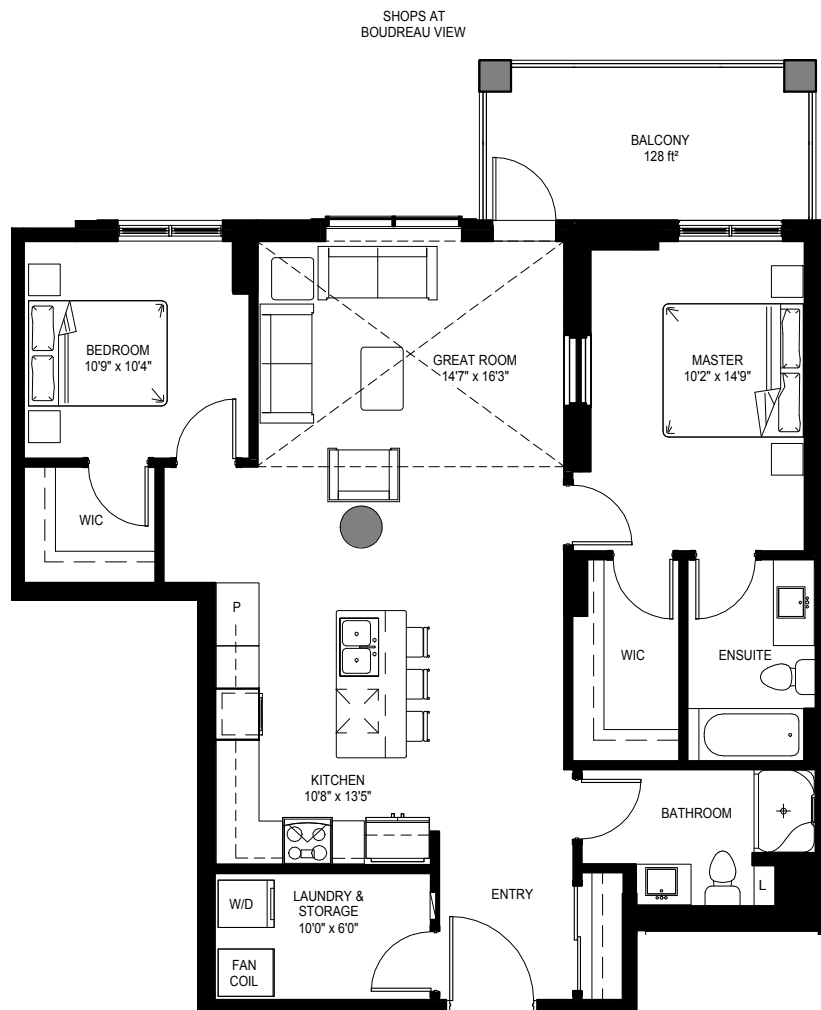

# Unit II - EP7

2 Bedroom | Floors 10

KEYPLAN

Suite Square Footage = 1209 ft<sup>2</sup>  
Balcony = 128 ft<sup>2</sup> | Total Living Space = 1337 ft<sup>2</sup>

Concept plan subject to change. Room dimensions are approximate only.  
Floor areas shown may vary from actual construction units.