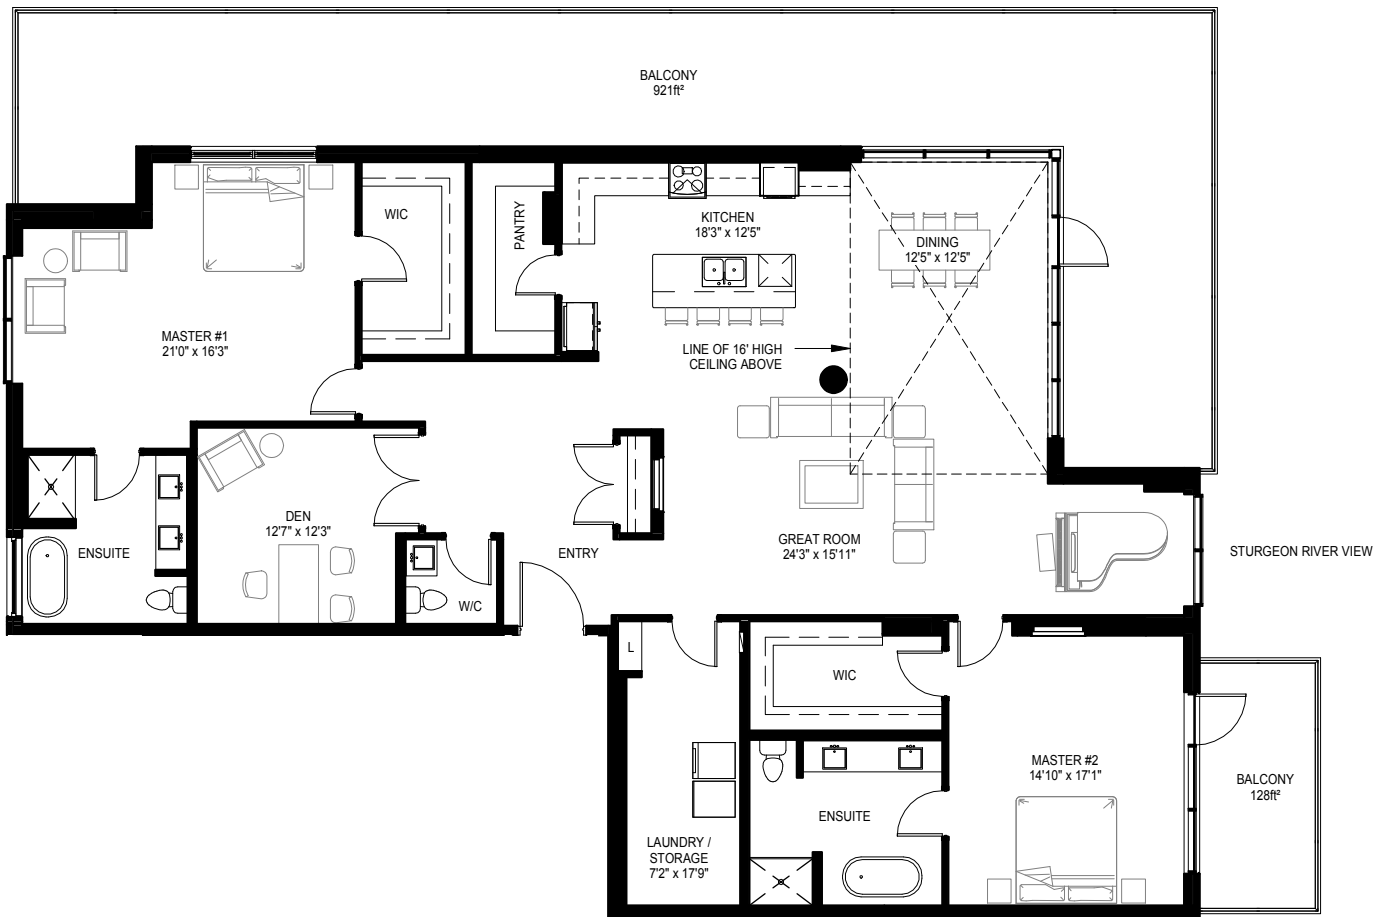

Unit II - EP5

2 Bedroom + Den | Floors 10

Suite Square Footage = 2677 ft²
Balcony = 1049 ft² | Total Living Space = 3726 ft²

Concept plan subject to change. Room dimensions are approximate only.
Floor areas shown may vary from actual construction units.