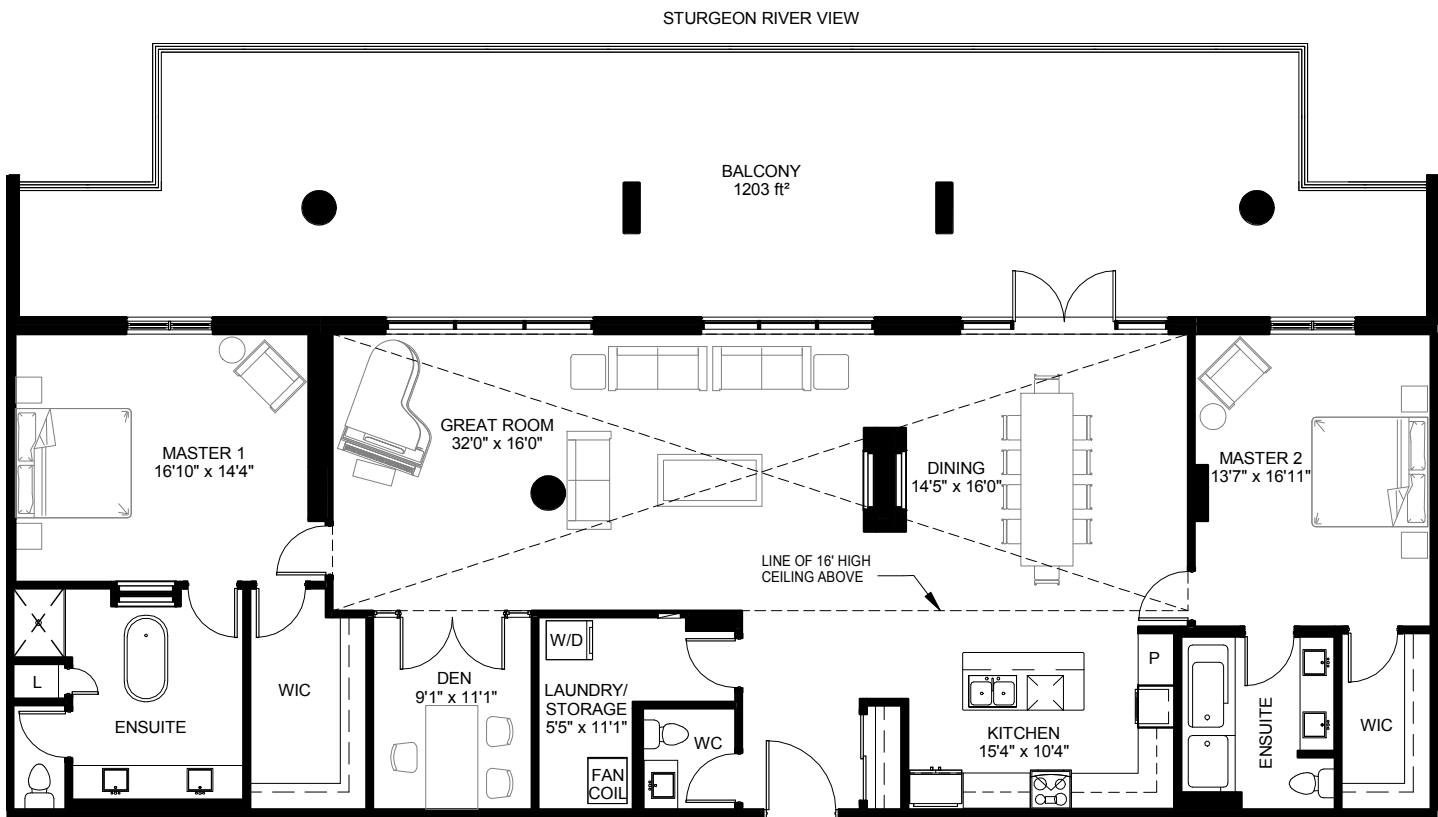

Unit II - EP4

2 Bedroom + Den | Floors 10

Suite Square Footage = 2340 ft²
Balcony = 1230 ft² | Total Living Space = 3570 ft²

Concept plan subject to change. Room dimensions are approximate only.
Floor areas shown may vary from actual construction units.