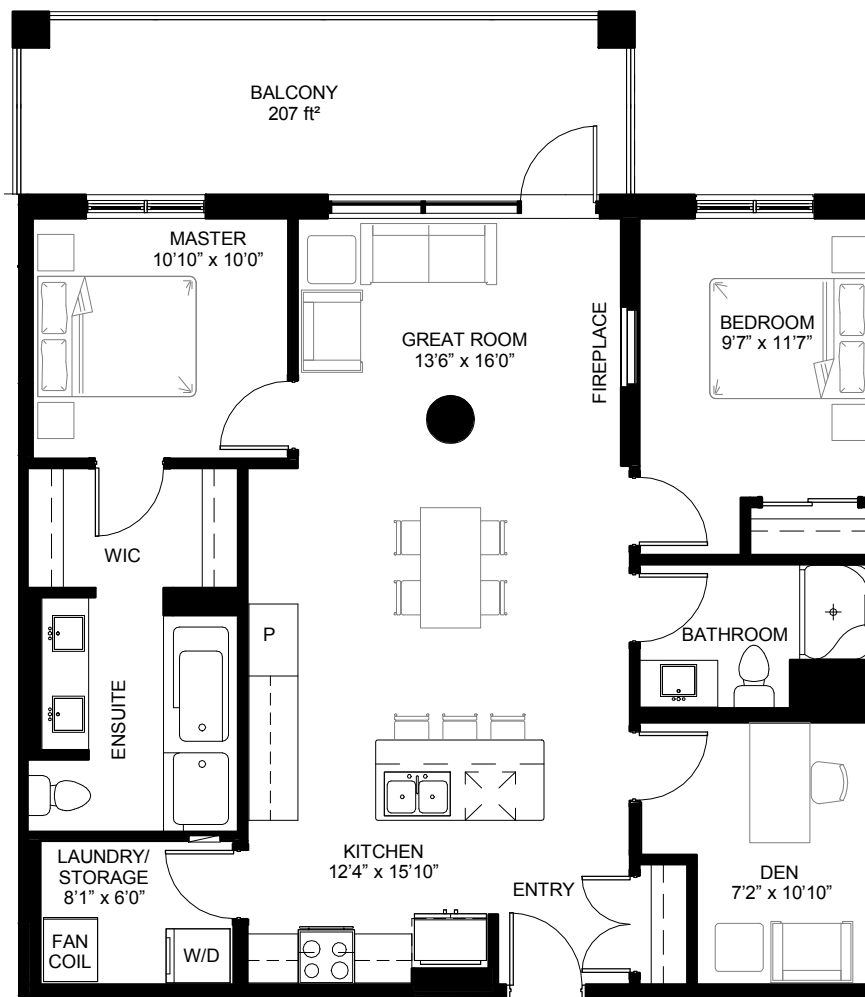

# Unit II - M5

2 Bedroom + Den | Floors 5, 6, 8

SHOPS OF BOUDREAU VIEW

Suite Square Footage = 1173 ft<sup>2</sup>  
Balcony = 207 ft<sup>2</sup> | Total Living Space = 1380 ft<sup>2</sup>

Concept plan subject to change. Room dimensions are approximate only.  
Floor areas shown may vary from actual construction units.

Building II