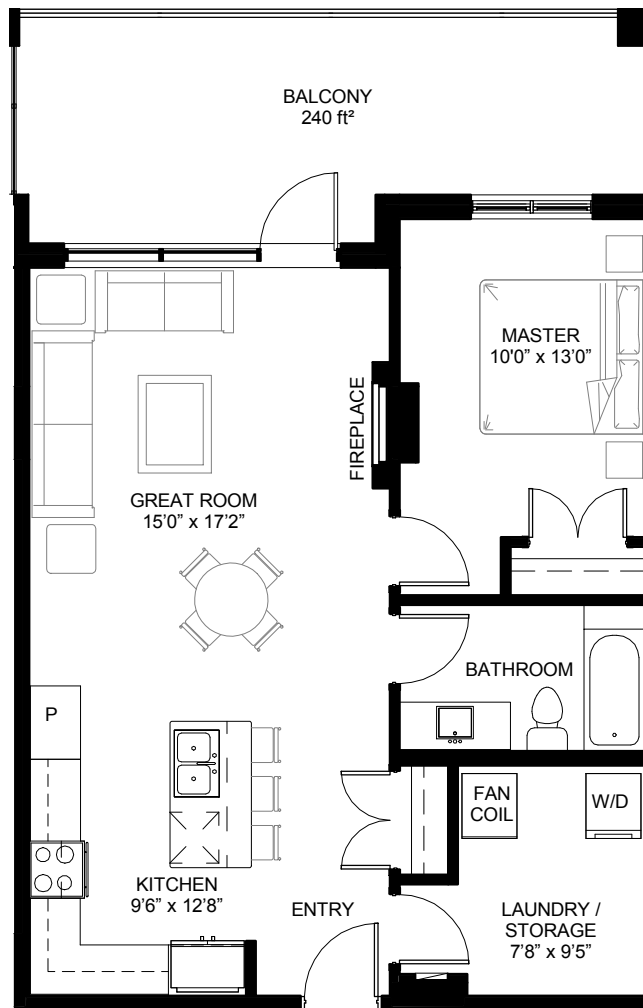

Unit II - M1

1 Bedroom | Floors 4, 5

SHOPS OF BOUDREAU VIEW

Suite Square Footage = 829 ft²
Balcony = 240 ft² | Total Living Space = 1069 ft²

Concept plan subject to change. Room dimensions are approximate only.
Floor areas shown may vary from actual construction units.